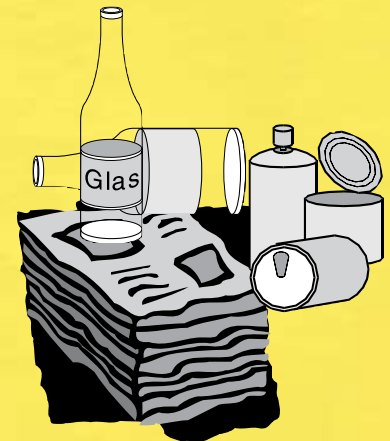

EAST IBERVILLE

Location: St. Gabriel Town Hall

Hours: 7:30 a.m.-2:30 p.m.

Accepted items at recycling locations: paper, newspaper, glass, plastic, aluminum and tin.

What To Do If You Have A Problem:

If your garbage or bulky waste is not collected on schedule, call SWDI, LLC to report it. The phone numbers are:

1-877-851-0278

225-618-0025

If action is not taken to rectify the problem within a few days, call the Iberville Solid Waste Department at 692-3844.

Holidays:

Garbage will not be picked up on the following holidays:

Thanksgiving

Christmas

New Year's Day

Mardi Gras